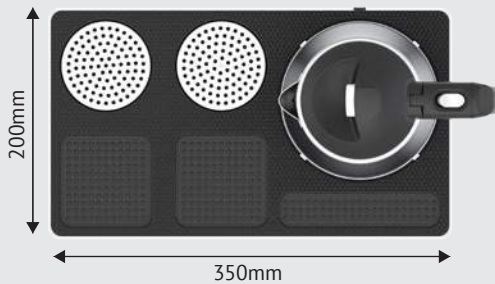

Kettle With Wellcome Tray (35x20cm)

Hotel Equipments

Kettles and Wellcome Trays

Kettle With Wellcome Tray (35x20cm)

Code: EE105.35x20

220-240 Volt
1500 Watt

570 Gr.
Light Weight

Hidden
Resistance

Security
Thermostat

0,40mm 304
Stainless Steel

0,80 Lt
Water Capacity

0,8m
Cable Length

360 Degree
Pivotable Body

Auto Shut-off boil-dry protection
SAFETY CONTROL

360-Degree Swivel Base
SAFETY CONTROL

**FIRST QUALITY
PLASTIC GRANULES**

Kettle

12 Pcs/Box Dimensions 475*430*440mm
N.W. 7,3 Kg. - G.W. 8,2 Kg.

8 697423 161061

Wellcome Tray

40 Pcs/Box Dimensions 800*500*500mm
N.W. 26,1 Kg. - G.W. 27,6 Kg.

8 697423 161238

Otelisan Buklet Malzemeleri Otel
Ekipmanları ve Mimarlık Hiz. A.Ş.

www.otelsan.com.tr - info@otelsan.com.tr

Optional:

Kase
Bowl For Extra Storage Area
Code: SK10210

35x20 Cm