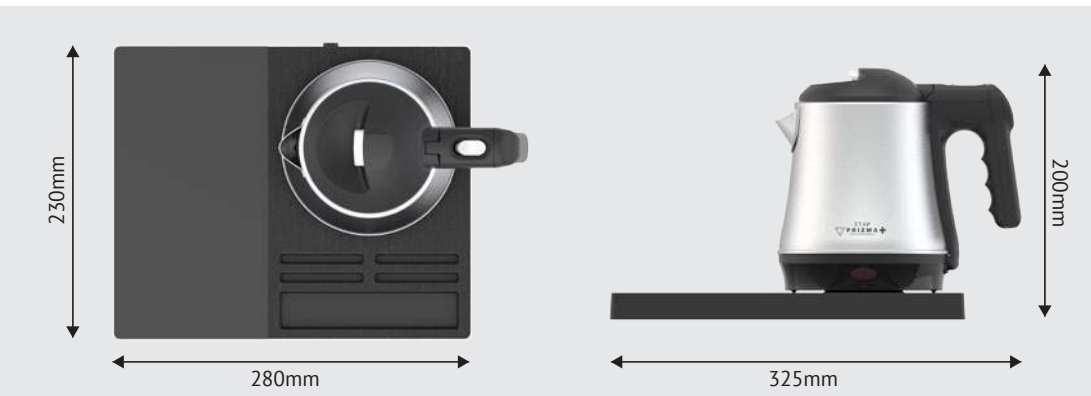

0,40mm 304
Stainless Steel

0,80 Lt
Water Capacity

0,8m
Cable Length

360°
360 Degree
Pivotable Body

Auto Shut-off boil-dry protection
SAFETY CONTROL

360-Degree Swivel Base
SAFETY CONTROL

**FIRST QUALITY
PLASTIC GRANULES**

Kettle With Wellcome Tray (28x23cm)

Kettle With Wellcome Tray (35x20cm)

Hotel Equipments

Kettles and Wellcome Trays

Kettle With Wellcome Tray (35x20cm)

Code: EE105.35x20

220-240 Volt
1500 Watt

570 Gr.
Light Weight