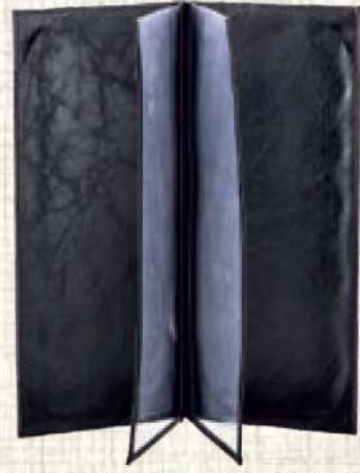

İÇTEN SİRALLİ CİLT MODEL
Internal Spiral Fix Model

Double PVC Vertical Pocket
BİYELİ PVC YAPRAK