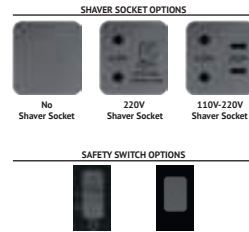

Hotelluxe

- 220-240 Volt 50-60Hz
  - 320 Gr. Light Weight
  - 2 Heat Adjustment
  - 2 Speed Adjustment
  - 220-110 V Shaver Socket
  - ON-OFF Push Button
2. **D.C. MOTOR**
3. **COLORS**
4. ☒ Black ☐ White
5. **POWER OPTIONS**
6. ☒ 1350 Watt ☒ 1600 Watt ☐ 1850 Watt ☐ 2000 Watt