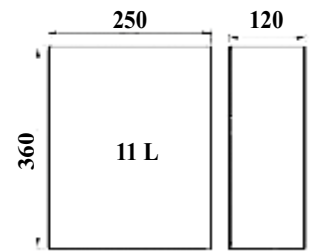

Duvara Montajlı Çöp Kovası / Kapaklı

Wall Mounted Dustbin with Lid

304K	•522300	6 L 10x25x25cm	1
	•523300	11 L 12x25x36cm	1
	•524300	16 L 12x33x40cm	1
	•525300	25 L 15,5x35,8x43,5cm	1
	•526300	28 L 15,5x35x51cm	1
430K	•527400	6 L 10x25x25cm	1
	•528400	11 L 12x25x36cm	1
	•529400	16 L 12x33x40cm	1
	•530400	25 L 15,5x35,8x43,5cm	1
	•531400	28 L 15,5x35x51cm	1