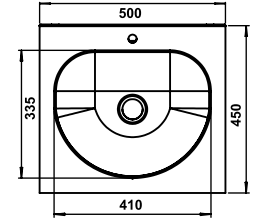

Paslanmaz Lavabo
Stainless Steel Wash Basin