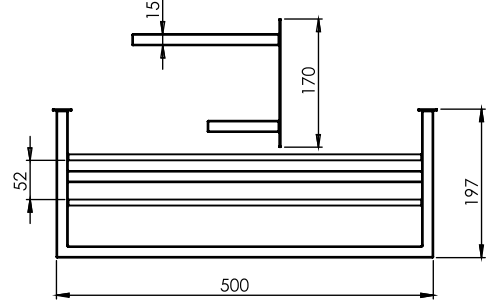

• 788300 50x10cm İkili / Double

20

Yeni Ürünler

New Products

Raf Havluluk
Towel Rack

304K • 789300 50x20x17 cm

1

Raf Havluluk
Towel Rack