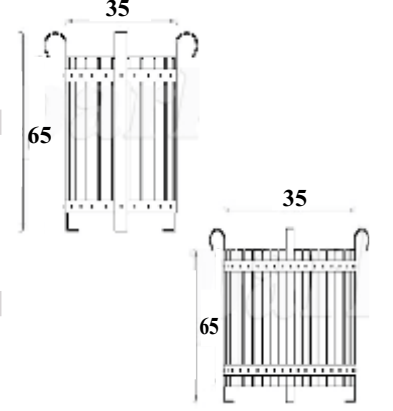

Ahşap Çöp Kovası Kare 40 Lt.

Wooden Dustbin Square 40 Lt.

•815401 30x30x50cm / 35x35x65cm

1