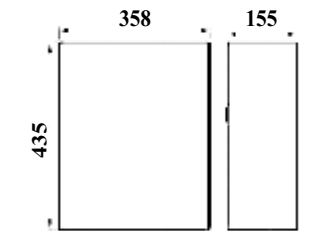

Duvara Montajlı Hijyen Ped Kutulu Çöp Kovası / Kapaklı

Wall Mounted Dustbin with Lid
And Hygienic Bag Dispenser

304K	•525301	25 L 15,5x35,8x43,5cm	1