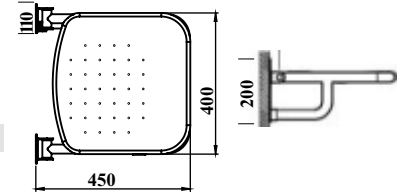

304K • 149301 45x40x14cm

5

Duş Oturağı / Paslanmaz
Shower Seat
Fold-Up / Stainless Steel