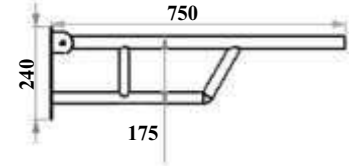

1

Yeni Ürünler

New Safety Products

**Tutunma Barı Mafsallı
Kağıtlıklı / Destek Ayaklı**
Fold-up Grab Bar with Roll Holder / Support Leg

304K • 141310 82x80,5cm 10

Hareketli Tutunma Barı
Fold-up Grab Bar

304K • 141317 75x24x11 cm 70