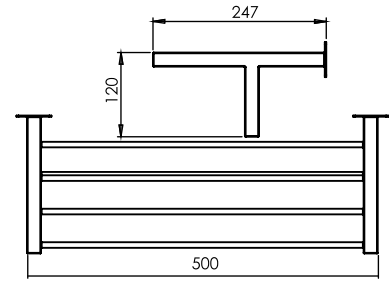

304K • 789301 50x24.5x12 cm

1

Raf Havluluk
Towel Rack