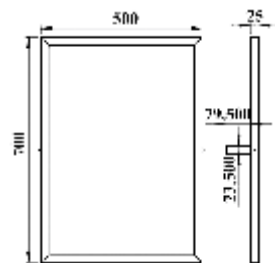

4

Engelli Ayna Kulplu
Disabled Mirror with Handle

304K•151300 H: 70cm W: 50cm

4

Kağıtlıklar

Paper Dispensers

Z Katlama Kağıt Havluluk

Z-Fold Towel Paper Dispenser