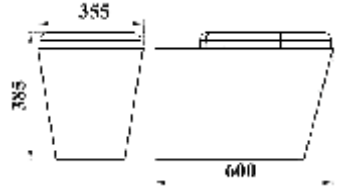

Paslanmaz Klozet Duvara Montaj
Stainless Steel Wall Mounted Toilet