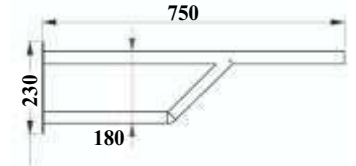

304K • 139307 75x23x11 cm 70

Tutunma Barı
Grab Bar Easy Grip