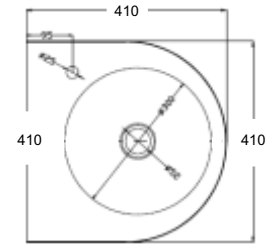

1

Paslanmaz Lavabolar

Stainless Steel Wash Basins

Paslanmaz Lavabo
Stainless Steel Wash Basin

304K • 833300 41x41x27cm

1

Musluksuz / No Tap

Paslanmaz Lavabo
Stainless Steel Wash Basin