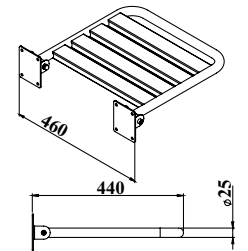

304K • 149301 45x40x14cm

5

Duş Oturağı / Paslanmaz
Shower Seat
Fold-Up / Stainless Steel

304K • 149302 46x44x10cm

• 149302-1 46x44x10cm

Destek Ayaklı/With Support Leg

5

Duş Oturağı / Paslanmaz
Shower Seat
Fold-Up / Stainless Steel