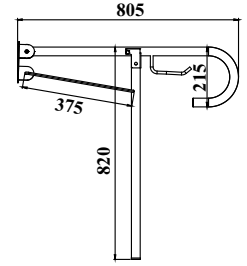

1

Yeni Ürünler

New Safety Products

**Tutunma Barı Mafsallı
Kağıtlıklı / Destek Ayaklı**
Fold-up Grab Bar with Roll Holder / Support Leg

304K • 141310 82x80,5cm 10

Hareketli Tutunma Barı
Fold-up Grab Bar

304K • 141317 75x24x11 cm 70