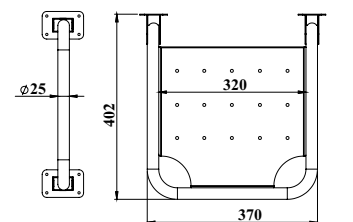

304K • 149305 46x44x10cm

5