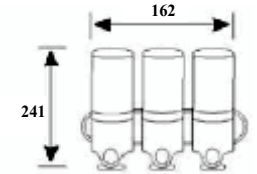

Sıvı Sabunluk Paslanmaz Çelik Kilitli 450ml

Liquid Soap Dispenser 450ml
Stainless Steel With Lock

304K	•301330	H: 24cm Ø 5,5cm Tekli/Single	20
	•301331	H: 24cm Ø 11cm İkili/Double	20
	•301332	H: 24cm Ø 16cm Üçlü/Triple	20