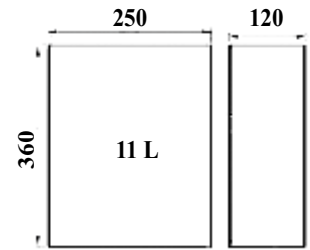

Çöp Kovaları

Dustbins

Duvara Montajlı Çöp Kovası

Wall Mounted Dustbin

304K	•512300	6 L 10x25x25cm	1
	•513300	11 L 12x25x36cm	1
	•514300	16 L 12x33x40cm	1
	•515300	25 L 15,5x35,8x43,5cm	1
	•516300	28 L 15,5x35x51cm	1
430K	•517400	6 L 10x25x25cm	1
	•518400	11 L 12x25x36cm	1
	•519400	16 L 12x33x40cm	1
	•520400	25 L 15,5x35,8x43,5cm	1
	•521400	28 L 15,5x35x51cm	1