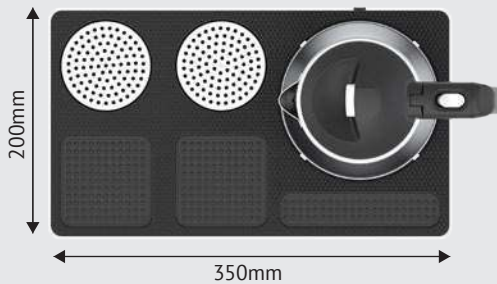

Hotel Equipments

Kettles and Wellcome Trays

Kettle With Wellcome Tray (35x20cm)

Code: EE105.35x20

220-240 Volt
1500 Watt

570 Gr.
Light Weight

Hidden
Resistance

Security
Thermostat

0,40mm 304
Stainless Steel

0,80 Lt
Water Capacity

0,8m
Cable Length

360°
Pivoting Body

Auto Shut-off boil-dry protection
SAFETY CONTROL

360-Degree Swivel Base
SAFETY CONTROL

**FIRST QUALITY
PLASTIC GRANULES**

Kettle

12 Pcs/Box Dimensions 475*430*440mm
N.W. 7,3 Kg. - G.W. 8,2 Kg.

8 697423 161061

Wellcome Tray

40 Pcs/Box Dimensions 800*500*500mm
N.W. 26,1 Kg. - G.W. 27,6 Kg.

8 697423 161238

Otelisan Buklet Malzemeleri Otel
Ekipmanları ve Mimarlık Hiz. A.Ş.

www.otelsan.com.tr - info@otelsan.com.tr

Kettle With Wellcome Tray (35x20cm)

Optional:

Kase
Bowl For Extra Storage Area
Code: SK10210

35x20 Cm