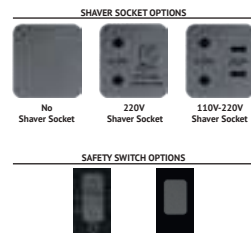

Hotelluxe

- 220-240 Volt 50-60Hz
  - 320 Gr. Light Weight
  - 2 Heat Adjustment
  - 2 Speed Adjustment
  - 220-110 V Shaver Socket
  - ON-OFF Push Button
2. D.C. MOTOR
3. COLORS
4. ☒ Black
   - ☐ White
5. POWER OPTIONS
6. ☒ 1350 Watt
   - ☒ 1600 Watt
   - ☐ 1850 Watt
   - ☐ 2000 Watt