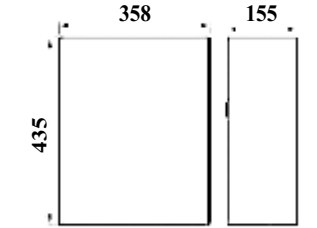

Duvara Montajlı Hijyen Ped Kutulu Çöp Kovası / Kapaklı

Wall Mounted Dustbin with Lid And Hygienic Bag Dispenser

304K	•525301	25 L 15,5x35,8x43,5cm	1