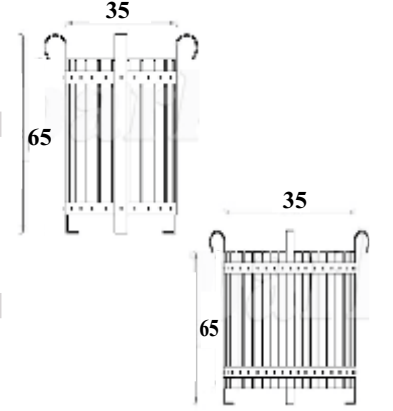

Ahşap Çöp Kovası Kare 40 Lt.

Wooden Dustbin Square 40 Lt.

•815401 30x30x50cm / 35x35x65cm

1