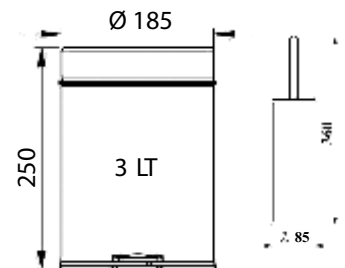

Pedallı Çöp Kovası / Turuncu - Pedal Bin / Orange Klozet Fırçası / Turuncu - Toilet Brush / Orange

430K	•409405	3 L H: 25cm	Ø 18,5cm	8
	•410405	5 L H: 28cm	Ø 20,5cm	8
	•412405	12 L H: 35,5cm	Ø 24,5cm	6
	•402405	Fırça/Brush H: 36cm	Ø 8,5cm	20

•584400 5Lt Çöp Kovası ve Fırça Seti 5Lt Pedal Bin & Toilet Brush Set