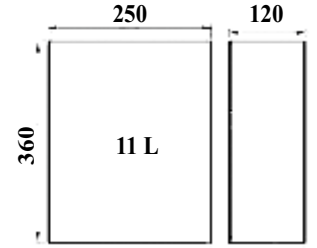

Çöp Kovaları

Dustbins

Duvara Montajlı Çöp Kovası

Wall Mounted Dustbin

304K	•512300	6 L 10x25x25cm	1
	•513300	11 L 12x25x36cm	1
	•514300	16 L 12x33x40cm	1
	•515300	25 L 15,5x35,8x43,5cm	1
	•516300	28 L 15,5x35x51cm	1
430K	•517400	6 L 10x25x25cm	1
	•518400	11 L 12x25x36cm	1
	•519400	16 L 12x33x40cm	1
	•520400	25 L 15,5x35,8x43,5cm	1
	•521400	28 L 15,5x35x51cm	1