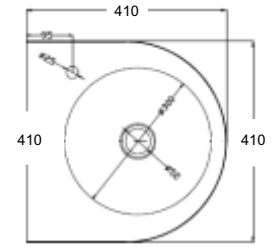

1

Paslanmaz Lavabolar

Stainless Steel Wash Basins

Paslanmaz Lavabo
Stainless Steel Wash Basin

304K • 833300 41x41x27cm

1

Musluksuz / No Tap

Paslanmaz Lavabo
Stainless Steel Wash Basin