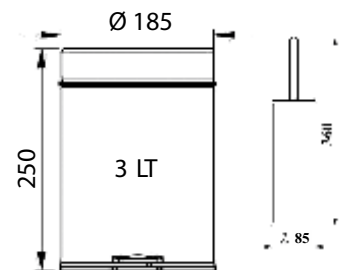

Pedallı Çöp Kovası / Kırmızı - Pedal Bin / Red Klozet Fırçası / Kırmızı - Toilet Brush / Red

430K	•409404	3 L H: 25cm	Ø 18,5cm	8
	•410404	5 L H: 28cm	Ø 20,5cm	8
	•412404	12 L H: 35,5cm	Ø 24,5cm	6
	•402404	Fırça/Brush H: 36cm	Ø 8,5cm	20

•585400 5Lt Çöp Kovası ve Fırça Seti 5Lt Pedal Bin & Toilet Brush Set