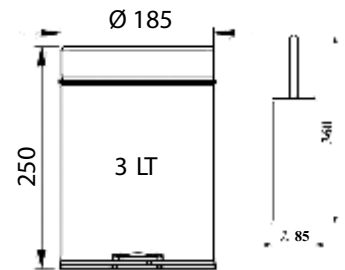

Pedallı Çöp Kovası / Pembe - Pedal Bin / Pink Klozet Fırçası / Pembe - Toilet Brush / Pink

430K	•409406	3 L H: 25cm	Ø 18,5cm	8
	•410406	5 L H: 28cm	Ø 20,5cm	8
	•412406	12 L H: 35,5cm	Ø 24,5cm	6
	•402406	Fırça/Brush H: 36cm	Ø 8,5cm	20

•586400 5Lt Çöp Kovası ve Fırça Seti 5Lt Pedal Bin & Toilet Brush Set