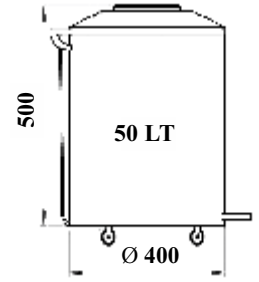

Endüstriyel Tip Pedallı Çöp Kovası

Industrial Type Pedal Bin with Wheels

430K	Model	Capacity	H	Ø	Quantity
	•509401	40 L	40cm	Ø 41cm	1
	•509400	50 L	50cm	Ø 41cm	1
	•510400	70 L	63cm	Ø 41cm	1
	•511400	90 L	73cm	Ø 41cm	1