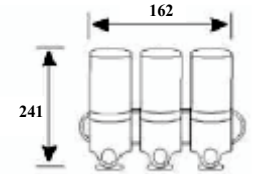

Sıvı Sabunluk Paslanmaz Çelik Kilitli 450ml

Liquid Soap Dispenser 450ml
Stainless Steel With Lock

304K	•301330	H: 24cm Ø 5,5cm Tekli/Single	20
	•301331	H: 24cm Ø 11cm İkili/Double	20
	•301332	H: 24cm Ø 16cm Üçlü/Triple	20