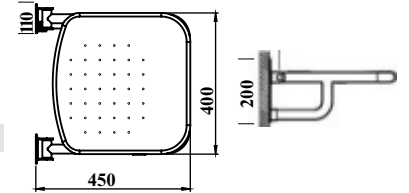

Duş Oturağı / Plastik
Shower Seat
Fold-Up / Plastic

304K • 149300 45,5x44x42,5cm

5

Duş Oturağı / Plastik
Shower Seat
Fold-Up / Plastic

304K • 149301 45x40x14cm

5

Duş Oturağı / Paslanmaz
Shower Seat
Fold-Up / Stainless Steel