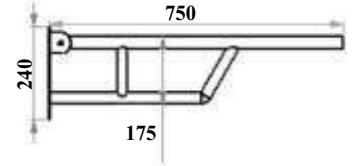

1

Yeni Ürünler

New Safety Products

**Tutunma Bari Mafsallı
Kağıtlıklı / Destek Ayaklı**
Fold-up Grab Bar with Roll Holder / Support Leg

304K • 141310 82x80,5cm 10

Hareketli Tutunma Bari
Fold-up Grab Bar

304K • 141317 75x24x11 cm 70