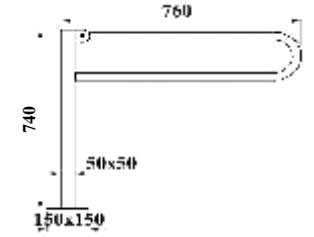

304K	•135300	74,4x76x11 cm	4
DKP	•499082	74,4x76x11 cm	4

Mafsallı Tutunma Barı Ayaklı Kağıtlıklı /
Standing Fold-up Grab Bar/With Roll Holder

304K	•135301	74,4x76x11 cm	4
DKP	•499096	74,4x76x11 cm	4

Tutunma Barı Üç Ayak
Grab Bar Three Feet