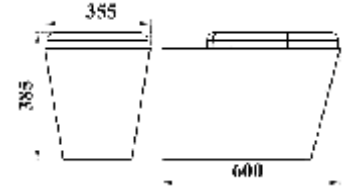

Paslanmaz Klozet Duvara Montaj
Stainless Steel Wall Mounted Toilet