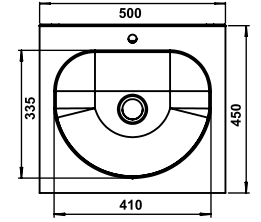

Paslanmaz Lavabo
Stainless Steel Wash Basin