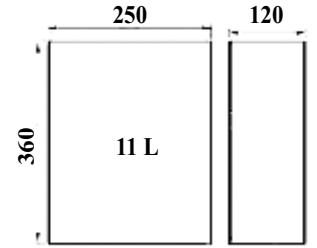

Duvara Montajlı Çöp Kovası / Kapaklı

Wall Mounted Dustbin with Lid

304K	•522300	6 L 10x25x25cm	1
	•523300	11 L 12x25x36cm	1
	•524300	16 L 12x33x40cm	1
	•525300	25 L 15,5x35,8x43,5cm	1
	•526300	28 L 15,5x35x51cm	1
430K	•527400	6 L 10x25x25cm	1
	•528400	11 L 12x25x36cm	1
	•529400	16 L 12x33x40cm	1
	•530400	25 L 15,5x35,8x43,5cm	1
	•531400	28 L 15,5x35x51cm	1