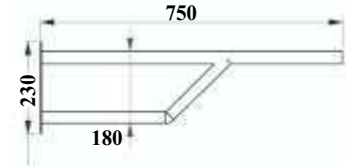

304K • 139307 75x23x11 cm 70

Tutunma Bari
Grab Bar Easy Grip