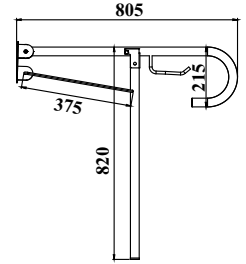

1

Yeni Ürünler

New Safety Products

**Tutunma Bari Mafsallı
Kağıtlıklı / Destek Ayaklı**
Fold-up Grab Bar with Roll Holder / Support Leg

304K • 141310 82x80,5cm 10

Hareketli Tutunma Bari
Fold-up Grab Bar

304K • 141317 75x24x11 cm 70