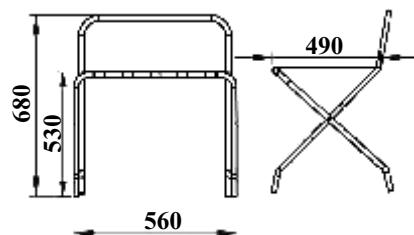

Ahşap Valizlik

Luggage Rack / Wood

304K • 803300	68x49x56cm	1
---------------	------------	---

Ahşap Valizlik / Destekli

Luggage Rack with Back
Support

304K • 804300	68x49x56cm	1
---------------	------------	---