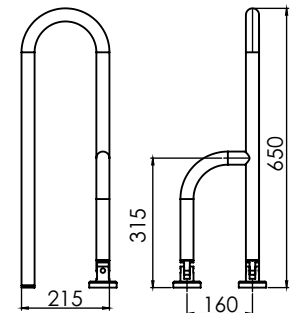

304K	•137300	65x21,5x16 cm	5