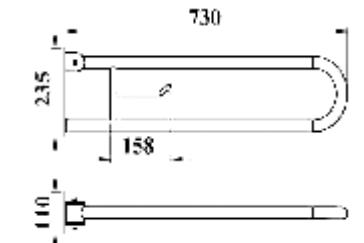

304K • 141300 73x23,5x11 cm

10

Tutunma Barı Mafsallı / Kağıtlıklı Beyaz
Fold-up Grab Bar with Roll Holder White

DKP • 499060 73x23,5x11 cm

10