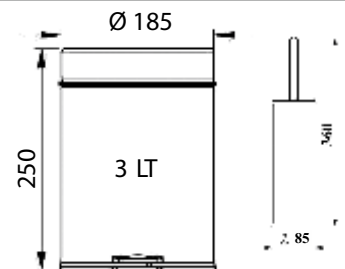

Boyalı Çöp Kovaları Boyalı Klozet Fırçaları Colored Dustbins & Toilet Brushes

Pedallı Çöp Kovası / Siyah - Pedal Bin / Black Klozet Fırçası / Siyah - Toilet Brush / Black

430K	•409401	3 L H: 25cm	Ø 18,5cm	8
	•410401	5 L H: 28cm	Ø 20,5cm	8
	•412401	12 L H: 35,5cm	Ø 24,5cm	6
	•402401	Fırça/Brush H: 36cm	Ø 8,5cm	20

•588400 5Lt Çöp Kovası ve Fırça Seti 5Lt Pedal Bin & Toilet Brush Set

Pedallı Çöp Kovası / Beyaz - Pedal Bin / White Klozet Fırçası / Beyaz - Toilet Brush / White

430K	•409402	3 L H: 25cm	Ø 18,5cm	8
	•410402	5 L H: 28cm	Ø 20,5cm	8
	•412402	12 L H: 35,5cm	Ø 24,5cm	6
	•402402-1	Fırça/Brush H: 36cm	Ø 8,5cm	20

•587400 5Lt Çöp Kovası ve Fırça Seti 5Lt Pedal Bin & Toilet Brush Set

Pedallı Çöp Kovası / Gri - Pedal Bin / Gray Klozet Fırçası / Gri - Toilet Brush / Gray

430K	•409403	3 L H: 25cm	Ø 18,5cm	8
	•410403	5 L H: 28cm	Ø 20,5cm	8
	•412403	12 L H: 35,5cm	Ø 24,5cm	6
	•402403	Fırça/Brush H: 36cm	Ø 8,5cm	20

•583400 5Lt Çöp Kovası ve Fırça Seti 5Lt Pedal Bin & Toilet Brush Set

Pedallı Çöp Kovası / Kırmızı - Pedal Bin / Red Klozet Fırçası / Kırmızı - Toilet Brush / Red

430K	•409404	3 L H: 25cm	Ø 18,5cm	8
	•410404	5 L H: 28cm	Ø 20,5cm	8
	•412404	12 L H: 35,5cm	Ø 24,5cm	6
	•402404	Fırça/Brush H: 36cm	Ø 8,5cm	20

•585400 5Lt Çöp Kovası ve Fırça Seti 5Lt Pedal Bin & Toilet Brush Set

Pedallı Çöp Kovası / Turuncu - Pedal Bin / Orange Klozet Fırçası / Turuncu - Toilet Brush / Orange

430K	•409405	3 L H: 25cm	Ø 18,5cm	8
	•410405	5 L H: 28cm	Ø 20,5cm	8
	•412405	12 L H: 35,5cm	Ø 24,5cm	6
	•402405	Fırça/Brush H: 36cm	Ø 8,5cm	20

•584400 5Lt Çöp Kovası ve Fırça Seti 5Lt Pedal Bin & Toilet Brush Set

Pedallı Çöp Kovası / Pembe - Pedal Bin / Pink Klozet Fırçası / Pembe - Toilet Brush / Pink

430K	•409406	3 L H: 25cm	Ø 18,5cm	8
	•410406	5 L H: 28cm	Ø 20,5cm	8
	•412406	12 L H: 35,5cm	Ø 24,5cm	6
	•402406	Fırça/Brush H: 36cm	Ø 8,5cm	20