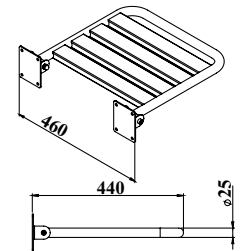

304K • 149302 46x44x10cm

• 149302-1 46x44x10cm

Destek Ayaklı/With Support Leg

5

Duş Oturağı / Paslanmaz
Shower Seat
Fold-Up / Stainless Steel